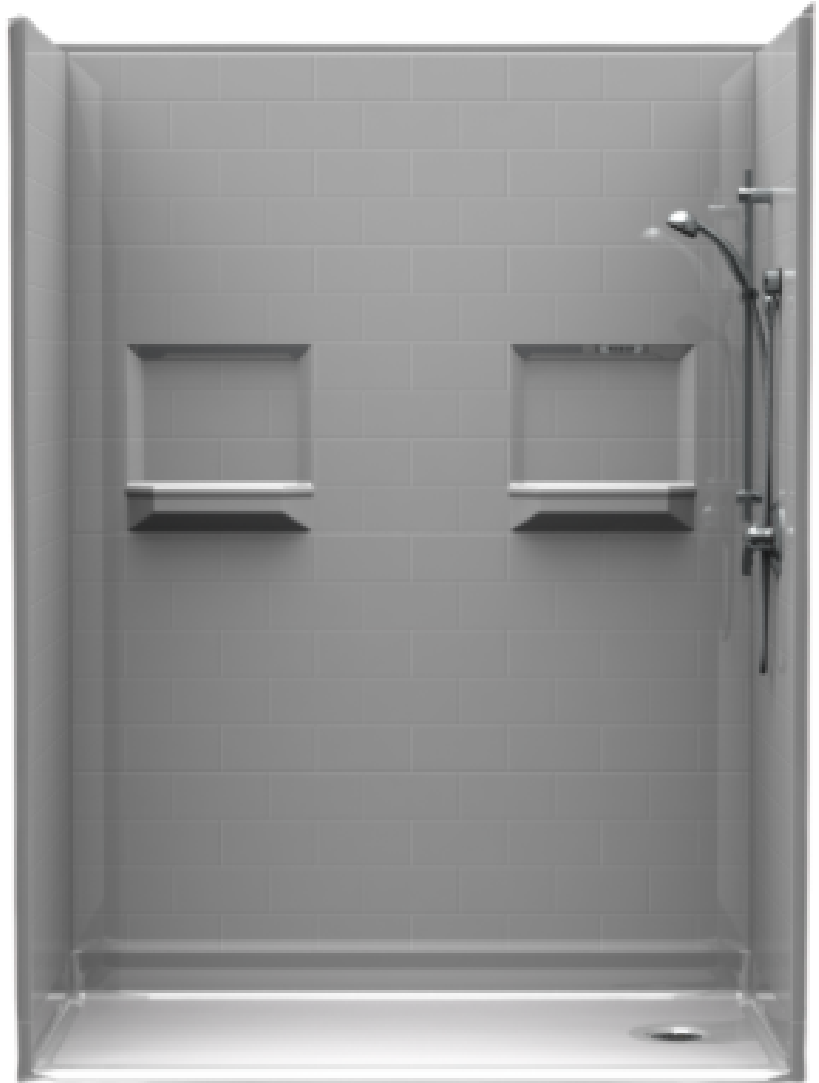

# Getting In & Out of the Shower/Bathtub

**Curved Grab Bar**

**Standard Grab Bar**

**Towel Bar & Grab Bar**

**Pivoting Grab Bar**

**Shower Caddy Grab Bar**

**Corner Grab Bar**

# Shower Solutions

**Handheld Shower &  
Slide Grab Bar**

**Handheld Shower  
Mount**

**Handheld Shower  
On/Off Switch**

**Shower Seat**

**Shower Bench**

# Shower Solutions

## Barrier-Free & Curbed Shower Replacements

**Beveled**

**Traditional**

**Shower Water Stopper**